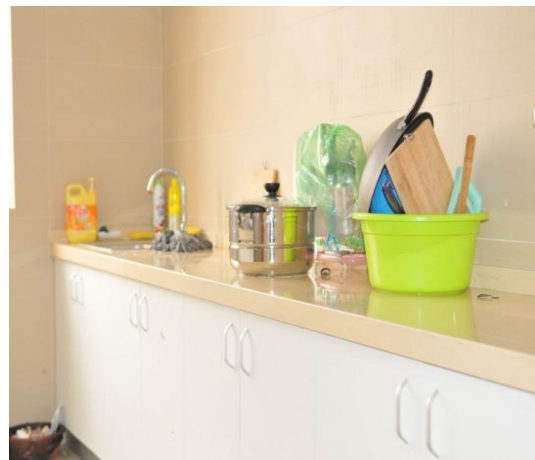

Introduction about International Student Dormitories 2021

A. Student apartment building 18-22, Lane 280, Huatuo Road

Room Type	Dormitory Fee	Other Cost
Double Room	400 RMB each room per month (200 RMB/student/month)	Fees for electricity, shower, WIFI and air conditioning rental are at your own expense
Remark	It is about 400m from the main campus. Double rooms are equipped with 2 single loft beds, wardrobe, desk, bookshelf and other facilities; Each double room is designed for 2 students. Each floor is equipped with public bathroom, toilets and washing sinks, and a public kitchen.	

B. Student apartment building 3-4, Lane 280, Huatuo Road

	A	B	C	D
Type	Double (south, 12F-13F)	1. Double (south, 3F-11F) 2. Double (north, 12F-13F)	1. Double (north, 3F-11F) 2. 1st—2nd floor (south)	1. Double (north, 1F-2F) 2. Double (near the street, 1F-3F)
Dormitory Fee (each room per month)	1600 RMB (800 RMB/student/month)	1400 RMB (700 RMB/student/month)	1200 RMB (600 RMB/student/month)	800 RMB (400 RMB/student/month)
Remark	It is about 400m from the main campus, equipped with wardrobe, air-conditioning, independent bathroom and desk. Double room has 2 single beds. There is 1 public kitchen on each floor, 1 boiling water machine for every 4 floors, laundry room for the whole building on Ground floor 1 with washing machines and dryers. Fees for water, electricity and WIFI are at your own expense.			